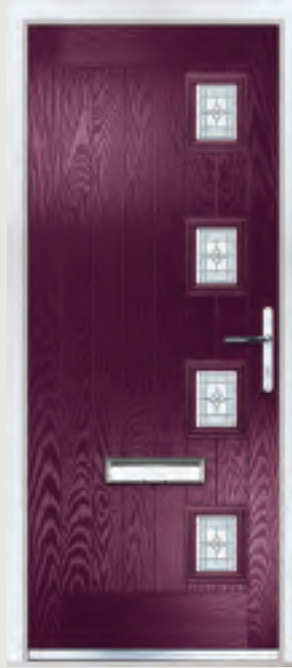

Glazed Lock Side as Standard

Glazed Centre by Request

Glazed Hinge Side by Request

Door Colour: Red
Decorative Glass: Crystal Red

Door Colour: Royal Magenta
Decorative Glass: Silvaner

Door Colour: Anthracite Grey
Decorative Glass: Satin