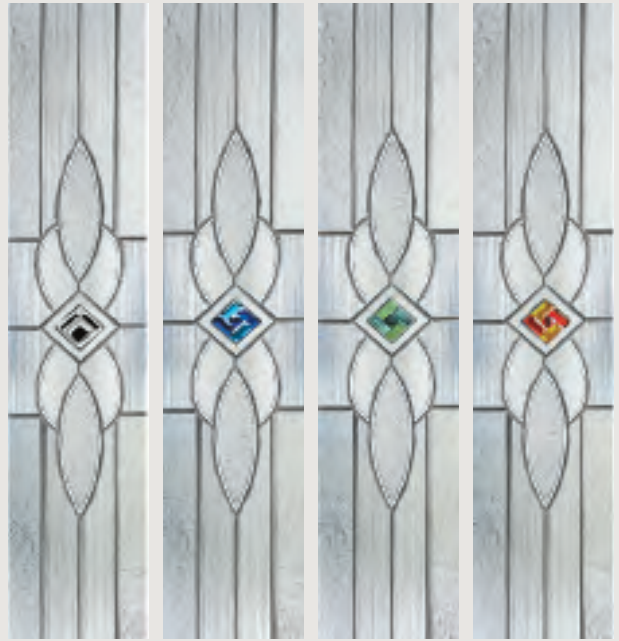

Our Crystal glass is available with either a black, blue, green or red decorative feature centre tile