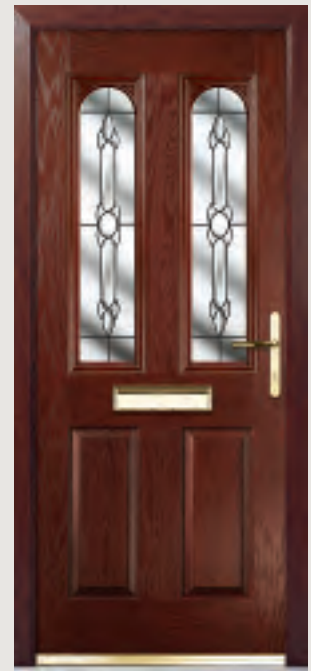

Door Colour: Rosewood
Decorative Glass: Bohemia ■